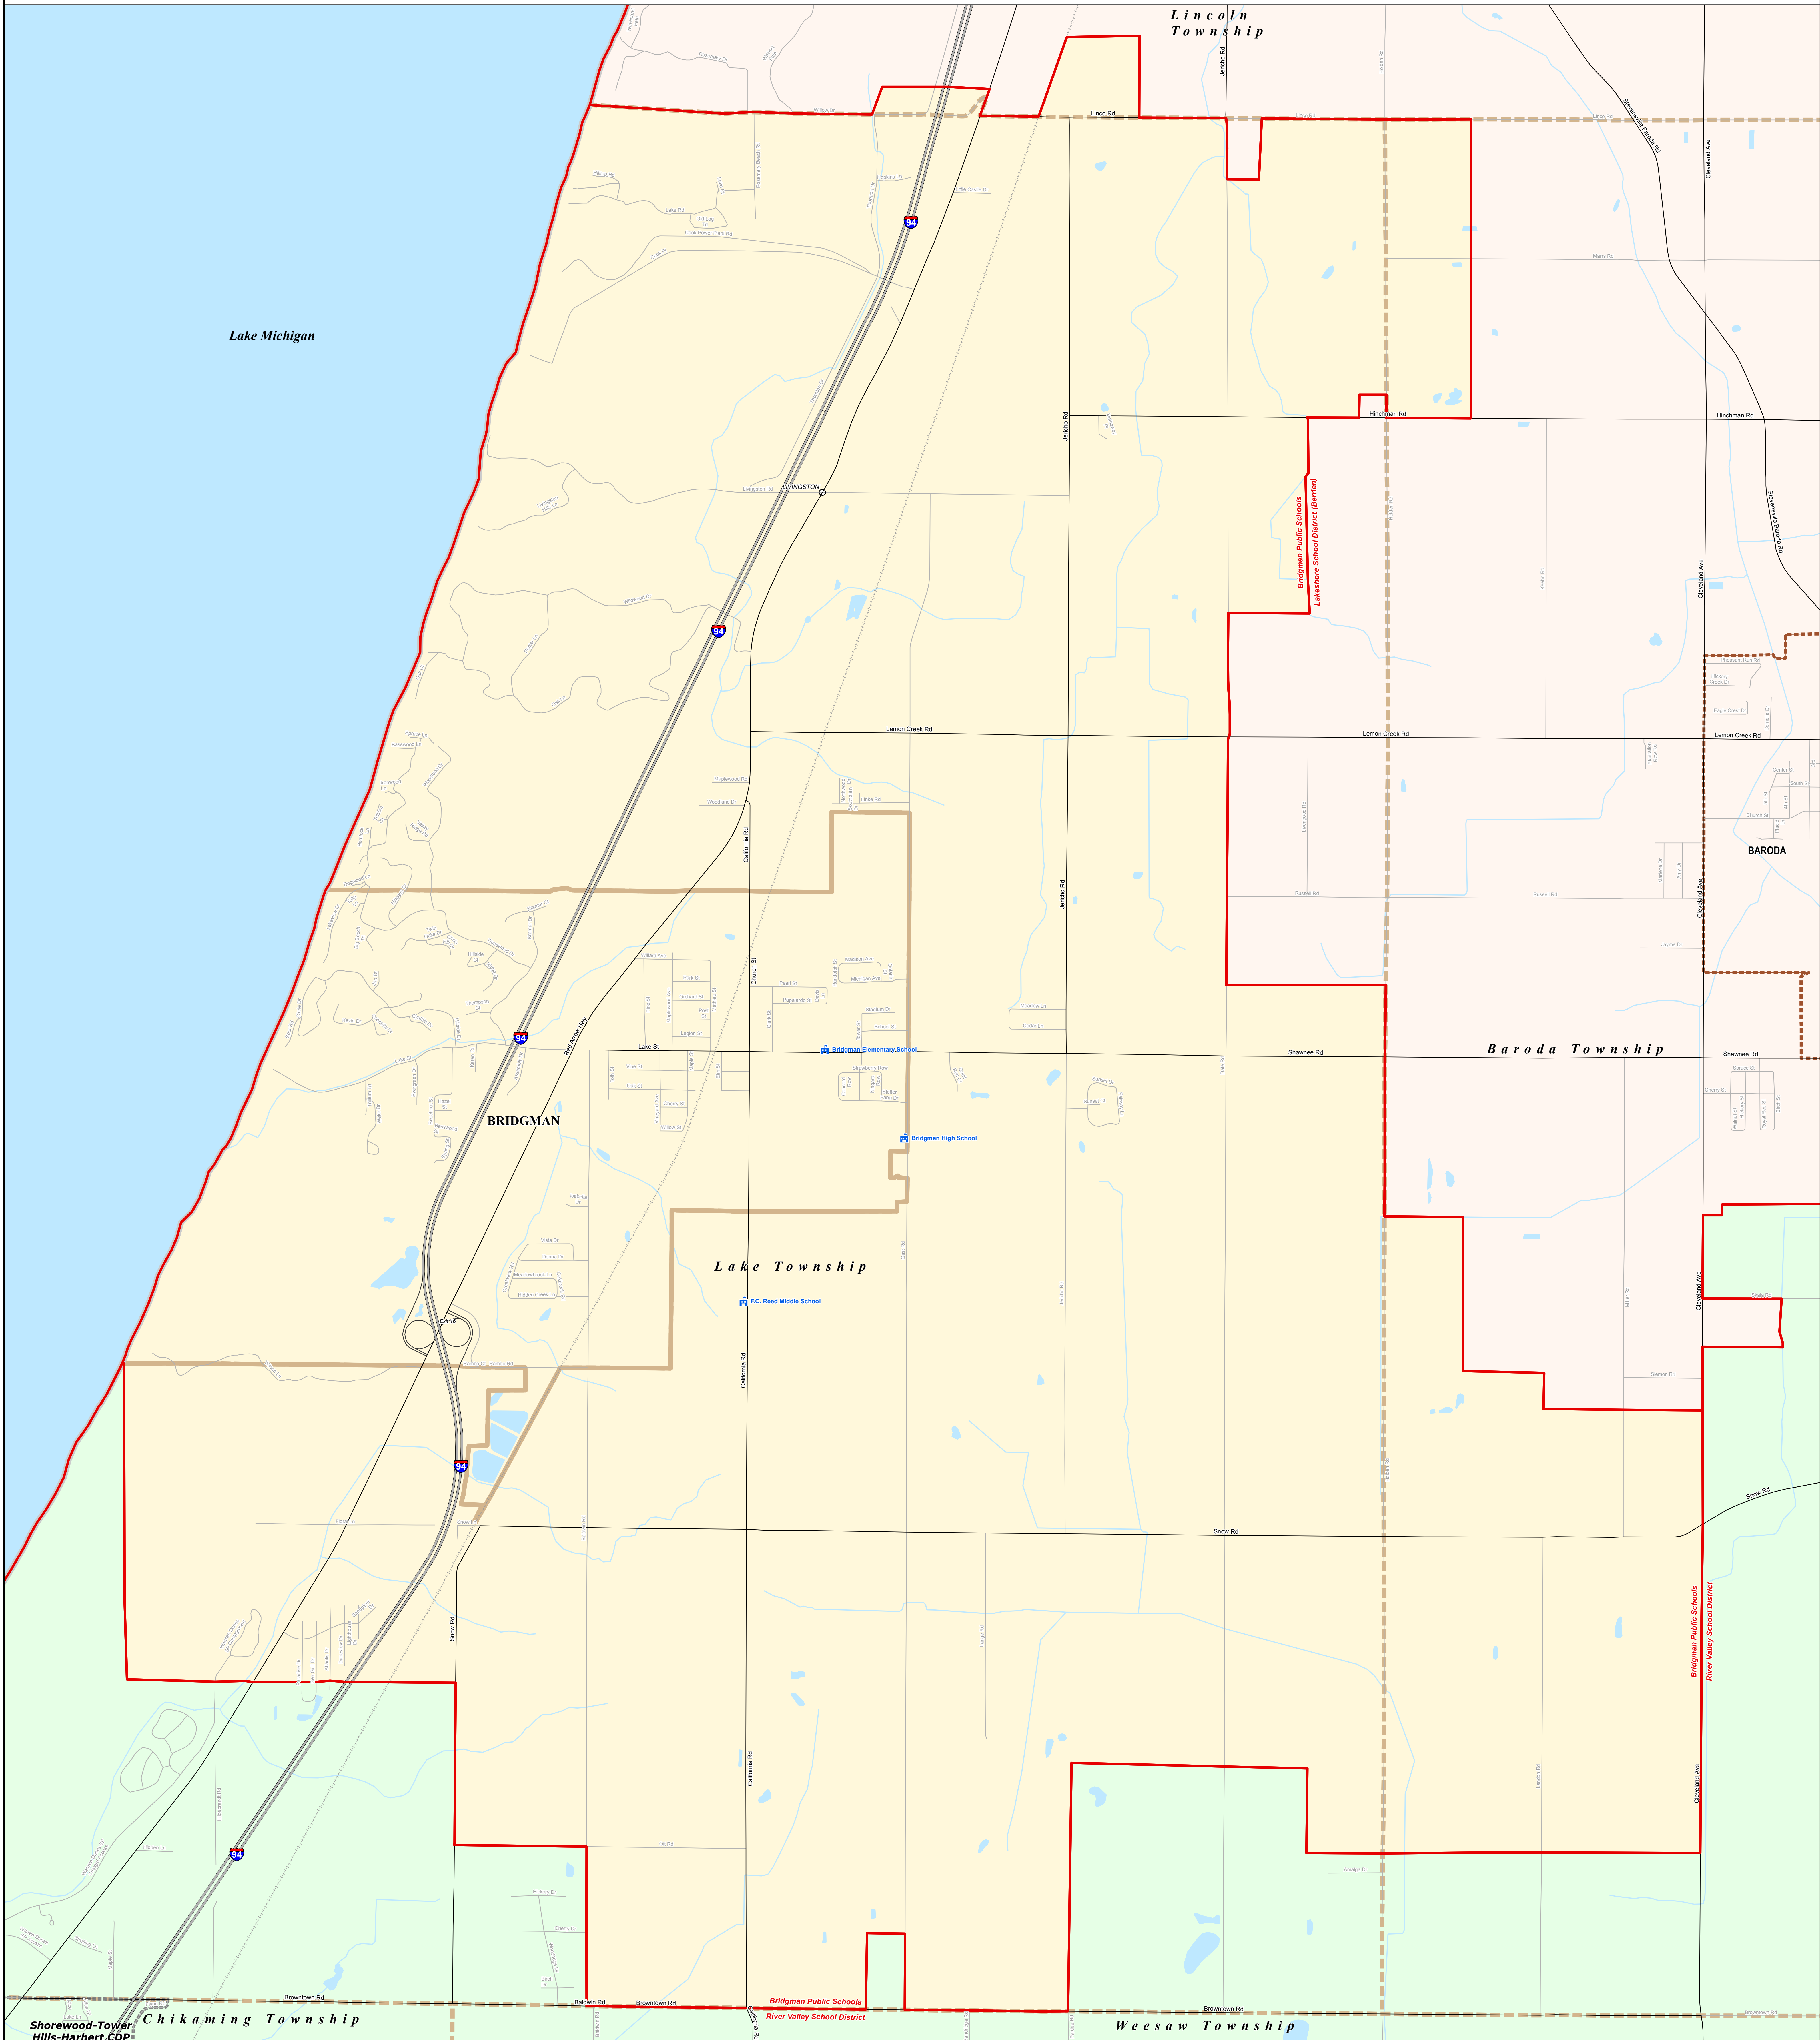

BRIDGMAN PUBLIC SCHOOLS

Berrien RESA

*Note: Non K-12 School Districts identified with Asterisk (*) in Name

11/14/13

Legend	
School District	Full Colors View
County	School
City	Unincorporated Place
Township	Water Feature
Village	River, Stream, or Drain
Census Designated Place	Railroad
Freeway	Highway
Primary Road	Local Road

Source: Michigan Geographic Framework, v13a